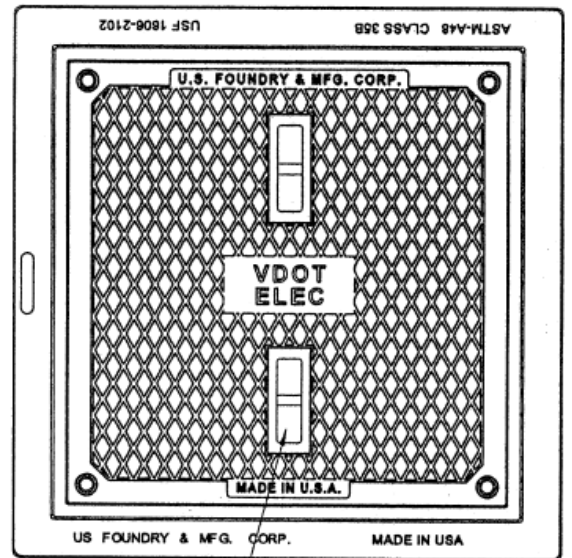

CAPITOL FOUNDRY OF VA, INC.

2856 CRUSADER CIRCLE
VIRGINIA BEACH, VA 23453

PHONE: (757) 427-9431

FAX: (757) 427-9308

www.capitolfoundry.net

ALSO AVAILABLE MARKED
VDOT-TRAF AND VDOT-COMM

(2)-USF LIFTING BARS

MADE IN USA

JBR-2 24" X 24" VDOT JUNCTION BOX & LID

MATERIAL SPEC: ASTM A-48 CLASS 35B

ITEM #JB-5A*DOM