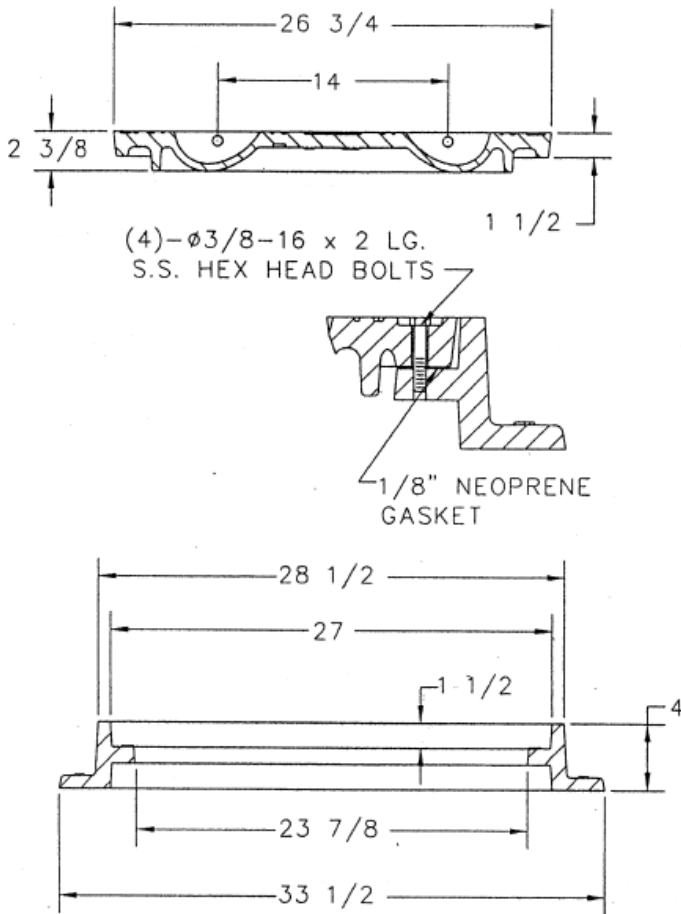

CAPITOL FOUNDRY OF VA, INC.

2856 CRUSADER CIRCLE
VIRGINIA BEACH, VA 23453

PHONE: (757) 427-9431

FAX: (757) 427-9308

www.capitolfoundry.net

ALSO AVAILABLE MARKED
VDOT-TRAF AND VDOT-COMM

(2)-USF LIFTING BARS

MADE IN USA

JBR-2 24" X 24" VDOT JUNCTION BOX & LID

MATERIAL SPEC: ASTM A-48 CLASS 35B

ITEM #JB-5A*DOM